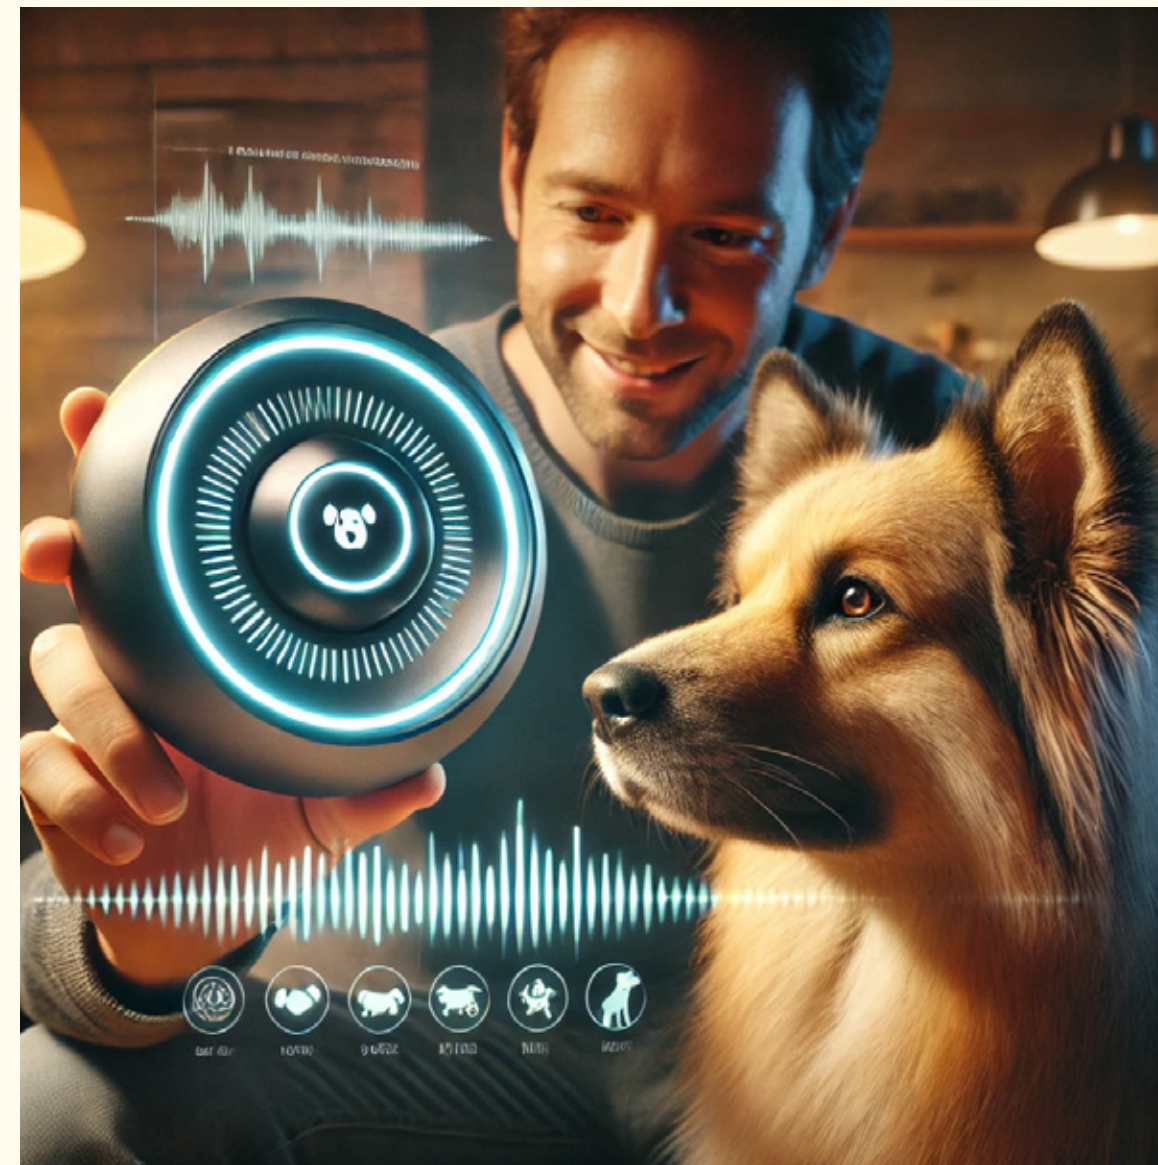

Visit Vaani.listen to know more!

Digital Ad - Unveiling the device - using the help of Ai

Outdoor Ad

**Hear it straight from
the horse's mouth!**

With Vaani, every pet has something to say. Start listening today.
Visit [Vaani.listen today!](https://vaani.listen.today)

The Product - Generated using Ai

The Vaani device is a sleek, circular speaker that translates animal sounds into human language. It also displays text for the deaf, making communication accessible to everyone. Its rounded shape is playful, durable, and easy for animals to carry. Whether you're at home or in the wild, Vaani helps you connect with the animal world effortlessly.